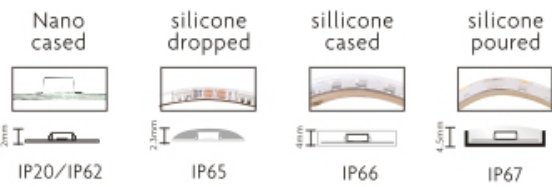

**FOCUS ON LED STRIP LIGHTING**

- HIGH CRI LED
- COLOR CONSISTENCY
- HIGH EFFICACY
- COLOR PURITY

# 5050 Series Flexible led strip

## Single

**120LEDs/m 28.8w/m**

Low Decay	Long Lifespan >35000 hrs	<b>3</b> YEAR
-----------	-----------------------------	---------------

Part No.	LED/m	Volt(DC)	CRI (Ra)	W/WW(K)	Power ± 5%	lm/m ± 5%	IPXX
LC120-N5050-W/WW-24-IP20	72	24V	80-95	6500 3500 5500 2700 4500 2400	28.8W/M	2515/2248	IP20
LC120-W5050-W/WW-24-IP65						2271/2052	IP65
LC120-W5050-W/WW-24-IP66						2463/2189	IP66
LC120-W5050-W/WW-24-IP67						2271/2052	IP67